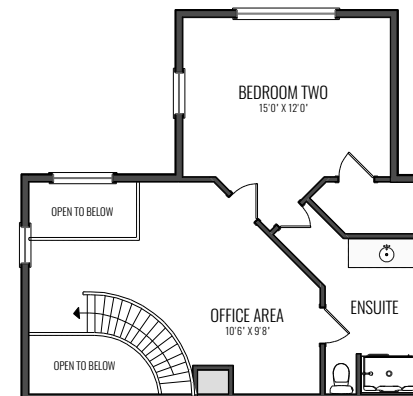

322 DISCOVERY RIDGE BOULEVARD SW

MAIN - 1765.25 Sq.ft. / 163.99 m2

UPPER - 597.96 Sq.ft. / 55.55 m2

RMS TOTAL - 2363.21 Sq.ft. / 219.54 m2

BASEMENT - 1885.41 Sq.ft. / 175.15 m2

SERGHEI CICALA
CENTURY 21 SUMMIT REALTY
SERGHEI.CICALA@CENTURY21.CA
403.370.3335
OCTOBER 10, 2017

BASEMENT

MAIN LEVEL

UPPER LEVEL