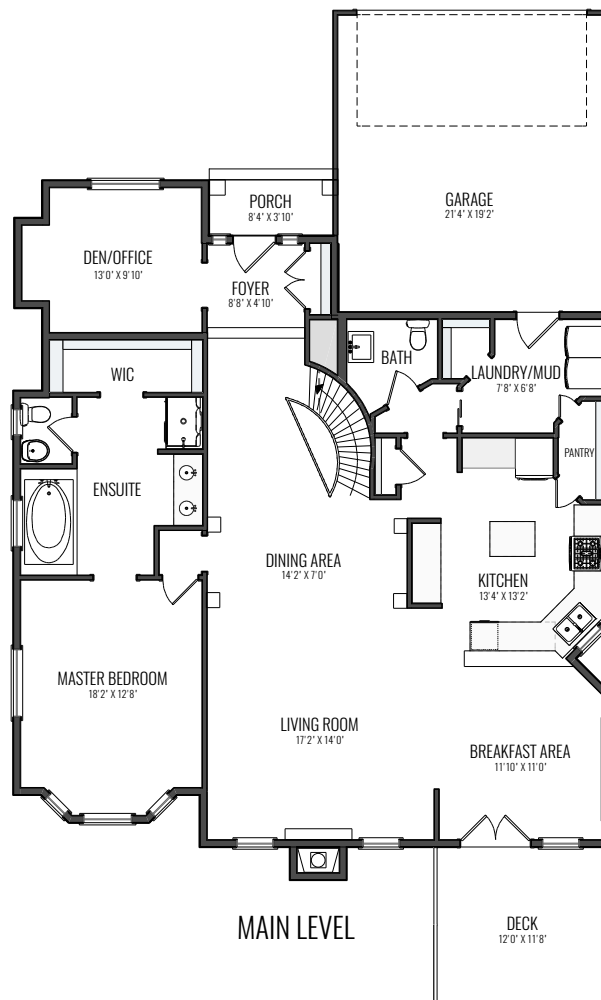

322 DISCOVERY RIDGE BOULEVARD SW

MAIN - 1765.25 Sq.ft. / 163.99 m2

UPPER - 597.96 Sq.ft. / 55.55 m2

RMS TOTAL - 2363.21 Sq.ft. / 219.54 m2

BASEMENT - 1885.41 Sq.ft. / 175.15 m2

SERGHEI CICALA
CENTURY 21 SUMMIT REALTY
SERGHEI.CICALA@CENTURY21.CA
403.370.3335
OCTOBER 10, 2017

BASEMENT

MAIN LEVEL

UPPER LEVEL