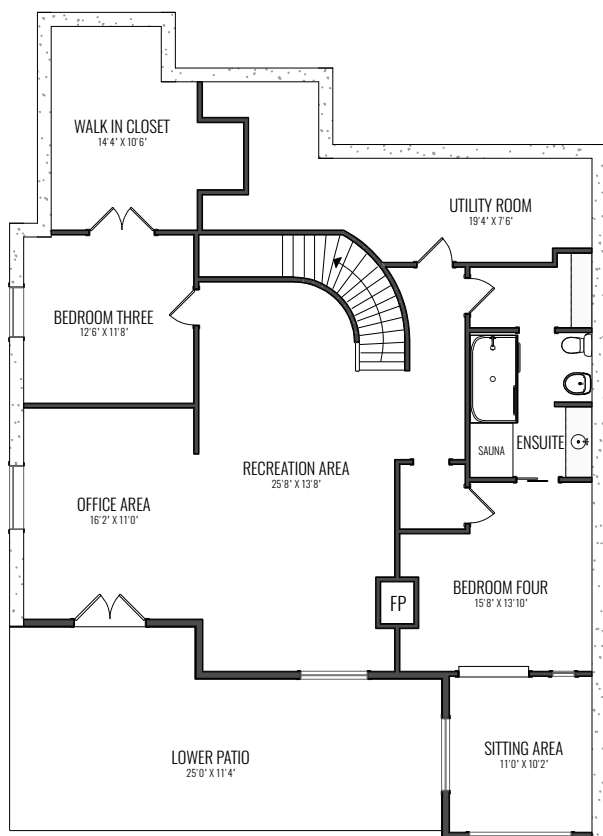

322 DISCOVERY RIDGE BOULEVARD SW

MAIN - 1765.25 Sq.ft. / 163.99 m2

UPPER - 597.96 Sq.ft. / 55.55 m2

RMS TOTAL - 2363.21 Sq.ft. / 219.54 m2

BASEMENT - 1885.41 Sq.ft. / 175.15 m2

SERGHEI CICALA
CENTURY 21 SUMMIT REALTY
SERGHEI.CICALA@CENTURY21.CA
403.370.3335
OCTOBER 10, 2017

BASEMENT

MAIN LEVEL

UPPER LEVEL